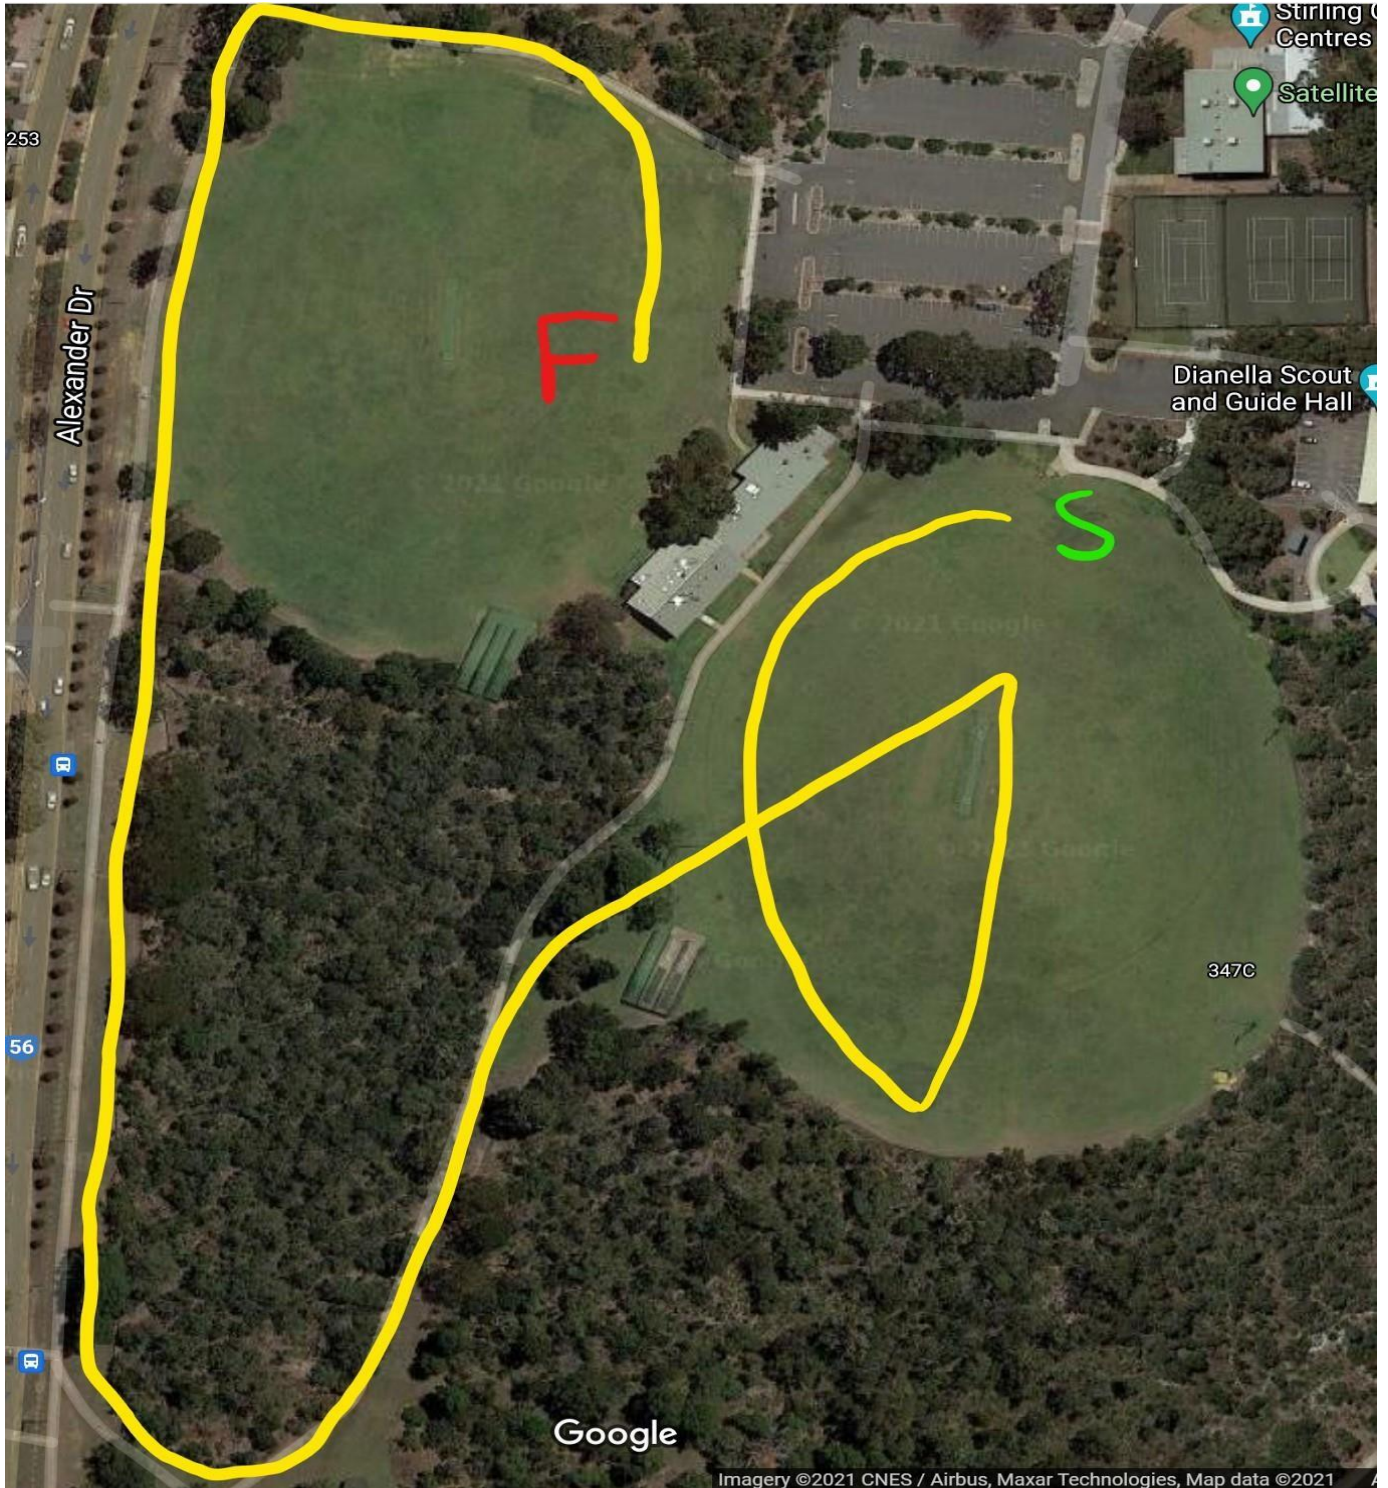

OUR LADY'S ASSUMPTION
SCHOOL

Year 3 Cross Country Map – 1.2km