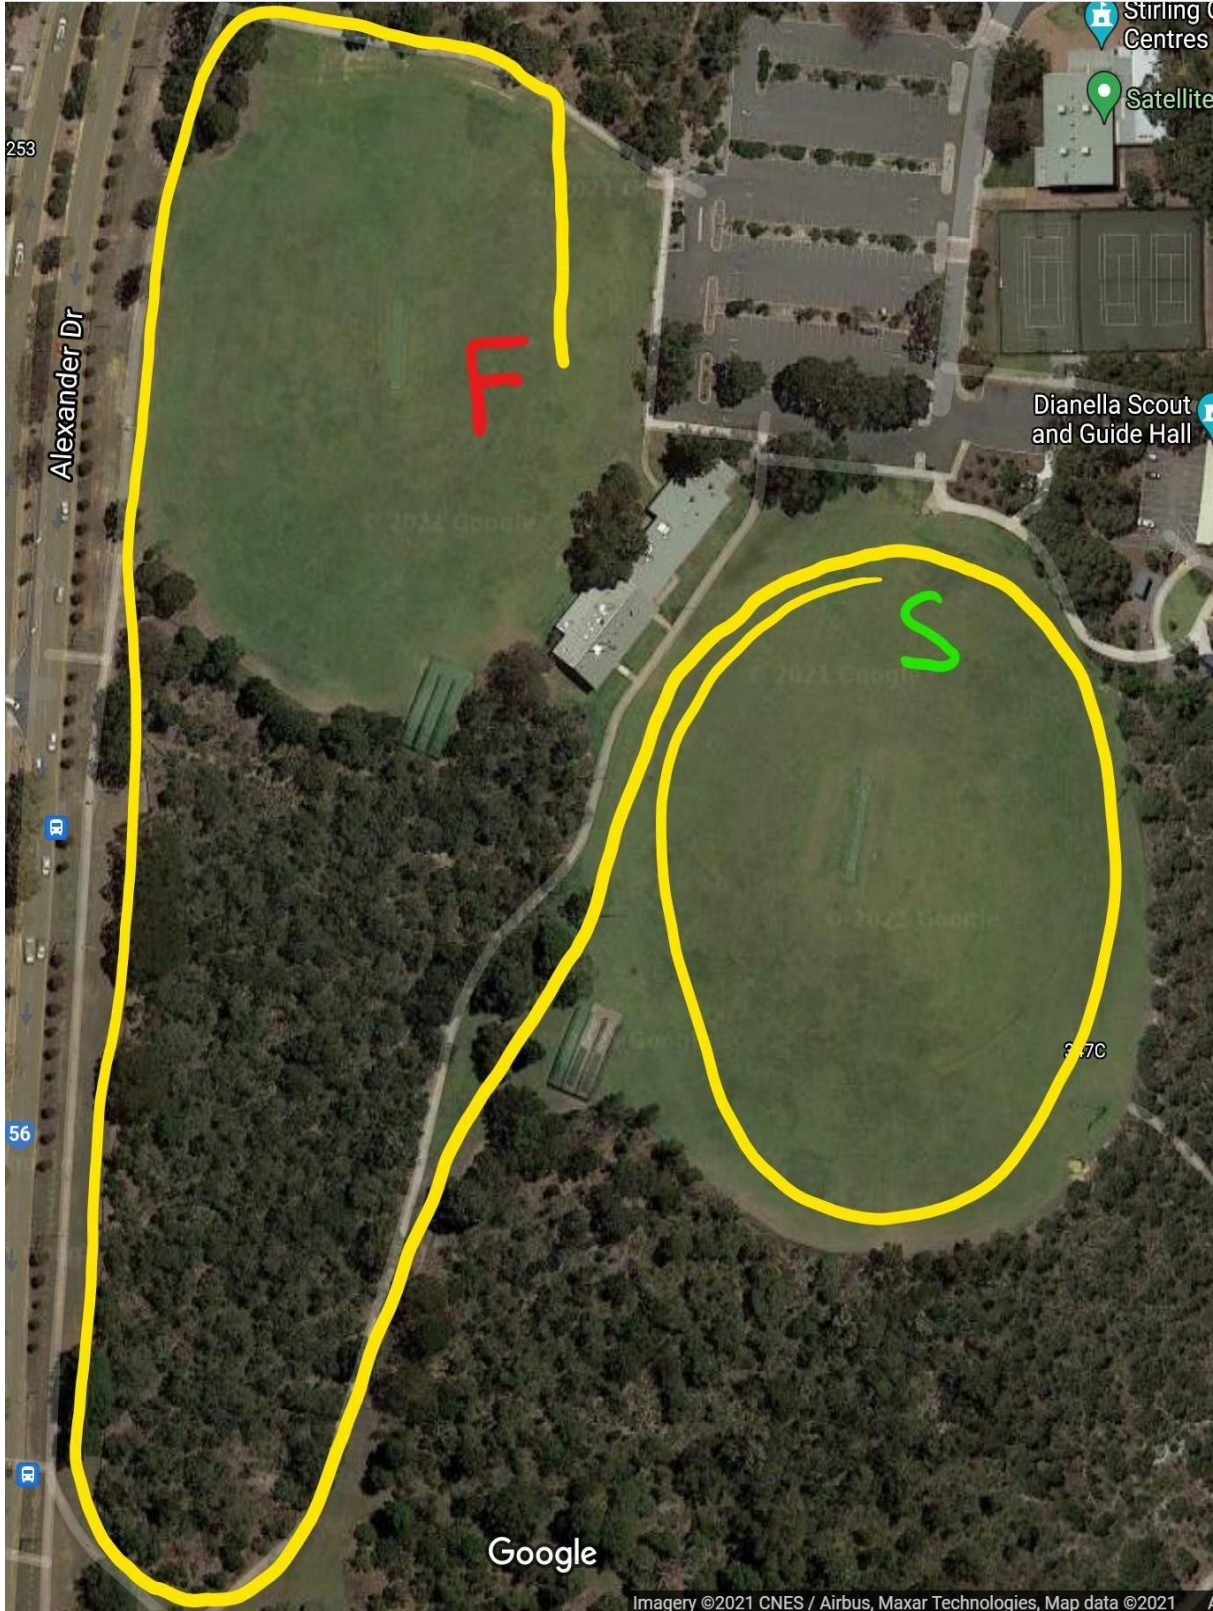

Also attached are the new courses that each year level will complete on the day. Due to constructions taking place at the northern end of the Alexander Drive oval, the courses have been altered from last year's carnival. Distances however, remain the same. Pre-Primary, Year 1 and Year 2 races will start/finish at the point marked 'F' on the maps.

Physical Education Coordinator

OUR LADY'S ASSUMPTION
SCHOOL

Year 3 Cross Country Map – 1.2km

OUR LADY'S ASSUMPTION
SCHOOL

Year 4 Cross Country Map – 1.5km

OUR LADY'S ASSUMPTION
SCHOOL

Year 5-6 Cross Country Map – 2km